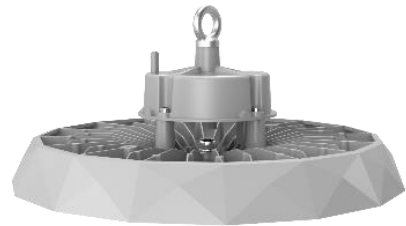

LED UFO Ultimate

Characteristics

- Easy and quick installation
- Water proof fixture - High grade of protection IP65
- Energy savings of up to 80% (compared to luminaires that use HID lamps)
- Optics change option– 60/90/120 Degrees
- High luminous efficiency of up to 190 lm/W
- EU made product
- Quality in accordance to all EU standards and directive
- Energy efficiency class – A (180/190lm/W), B (165lm/W), C (155lm/W)

Typical application

Manufacturing plants
Warehouse Lighting
Stations

Additional information

The rated power can be adjusted with switch located on the light fixture for the models as follows:

- 100W - 60W; 80W; 100W
- 150W - 90W; 120W; 150W
- 200W - 120W; 160W; 200W

Electrical characteristics

Supply voltage	100-240VAC
Frequency	50/60 Hz
Power factor	≥0.95
Dimmable	Yes, 1-10V
Control Protocol(s)	DALI2 (optional)
Sensor	Motion sensor (optional)

Protection

Body material	Aluminium Color 9006 Grey
Optic material	Polycarbonate (PC)
Ingress protection	IP65
IK Rating	IK 09
Safety class	Class I
Surge protection	L-N:6KV; L/N-GND:6KV